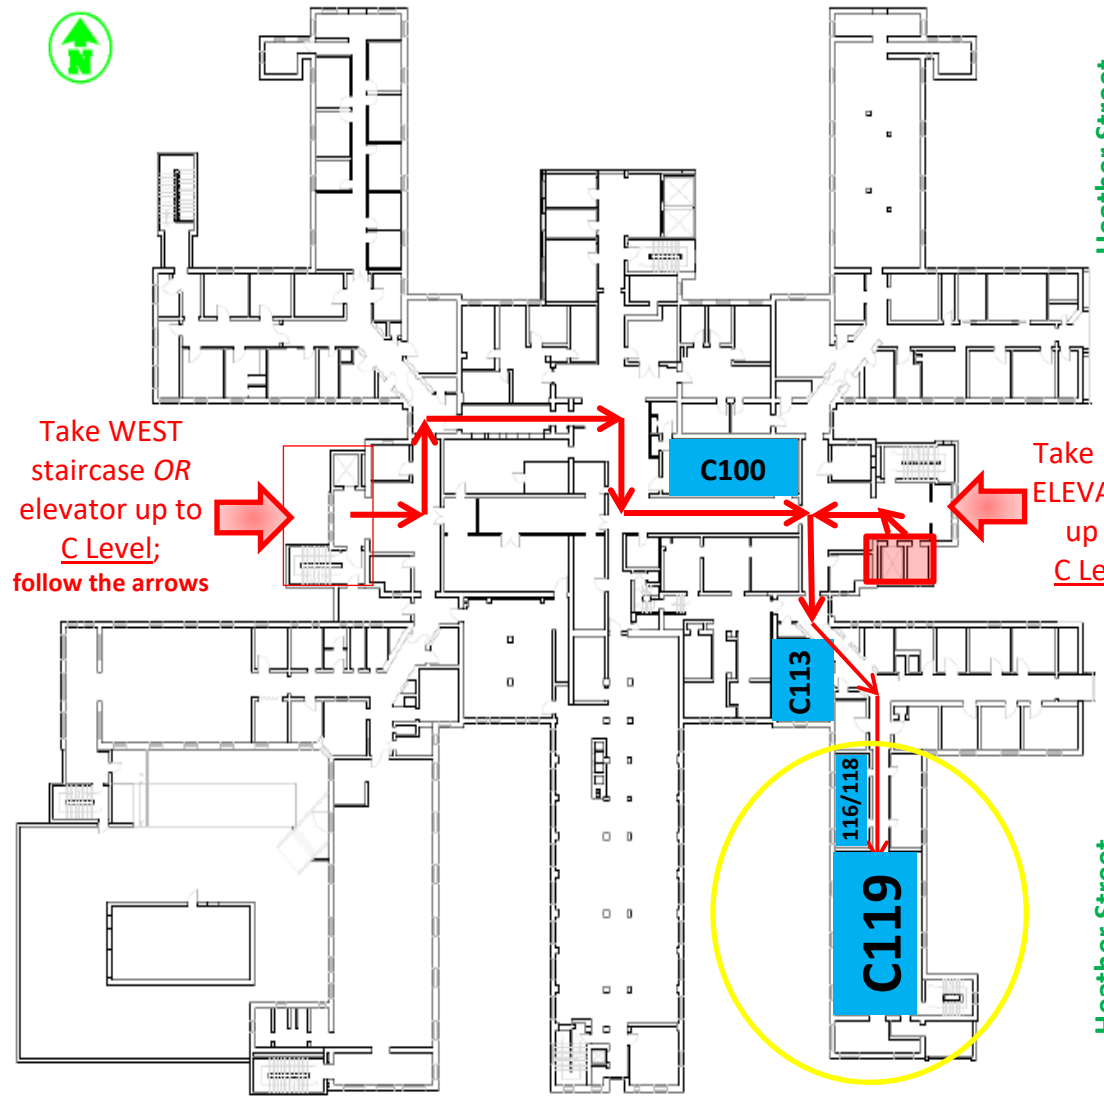

**SEARCH MAP –  
VANCOUVER GENERAL HOSPITAL CAMPUS**

**HEATHER PAVILION – THIRD FLOOR (C LEVEL)**

Map 1 of 1

*2733 Heather Street, Vancouver*  
Heather Pavilion  
**Learning Centre C119;**  
**plus C116/118, C113 & C100**  
**(C Level, East)**

**SITE MAP**

Take WEST  
staircase OR  
elevator up to  
C Level;  
follow the arrows

Take EAST  
ELEVATOR  
up to  
C Level

Heather Street

Heather Street